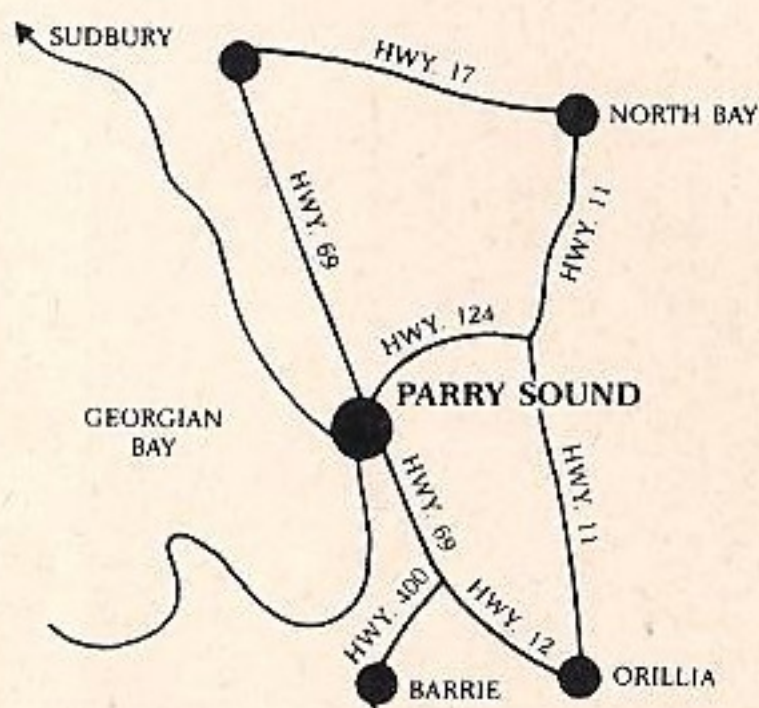

Join us this summer and relax in the comfort of our air-conditioned theatre space. Help us celebrate our fifth birthday in Parry Sound on beautiful Georgian Bay!

How to get to Parry Sound

From Toronto

On the shores of beautiful Georgian Bay, Parry Sound is a scenic array of 30,000 islands, forests, lakes and parks.

Parry Sound is only 245 kilometres north of Toronto and is easily accessible by car (three hours), by bus (frequent service) or by train.

In Parry Sound

Rainbow Theatre

P.O. BOX 282
PARRY SOUND, ONTARIO
P2A 2X4
(705) 746-5335

Great Theatre on Beautiful Georgian Bay

- ★ **DINAH CHRISTIE** – July 7th
- ★ **EDUCATING RITA** – July 8th to 19th
- ★ **DEATHTRAP** – July 22nd to August 2nd
- ★ **SAME TIME, NEXT YEAR** – August 5th to 16th
- ★ *MONDAY FAMILY SPECIALS*
 - ★ The Orange Bus Clown Band
 - ★ Starburst of Puppets
 - ★ The David Merry Magical Comedy Show
 - ★ Cirque Parodie
 - ★ 2 x 5, A Musical Revue

RAINBOW THEATRE

STARBURST OF PUPPETS

TIM KOETTING

JULY 22
AUGUST 2

DEATHTRAP

JULY 8 to 19

EDUCATING RITA

SAME TIME, NEXT YEAR
AUGUST 5th to 16th